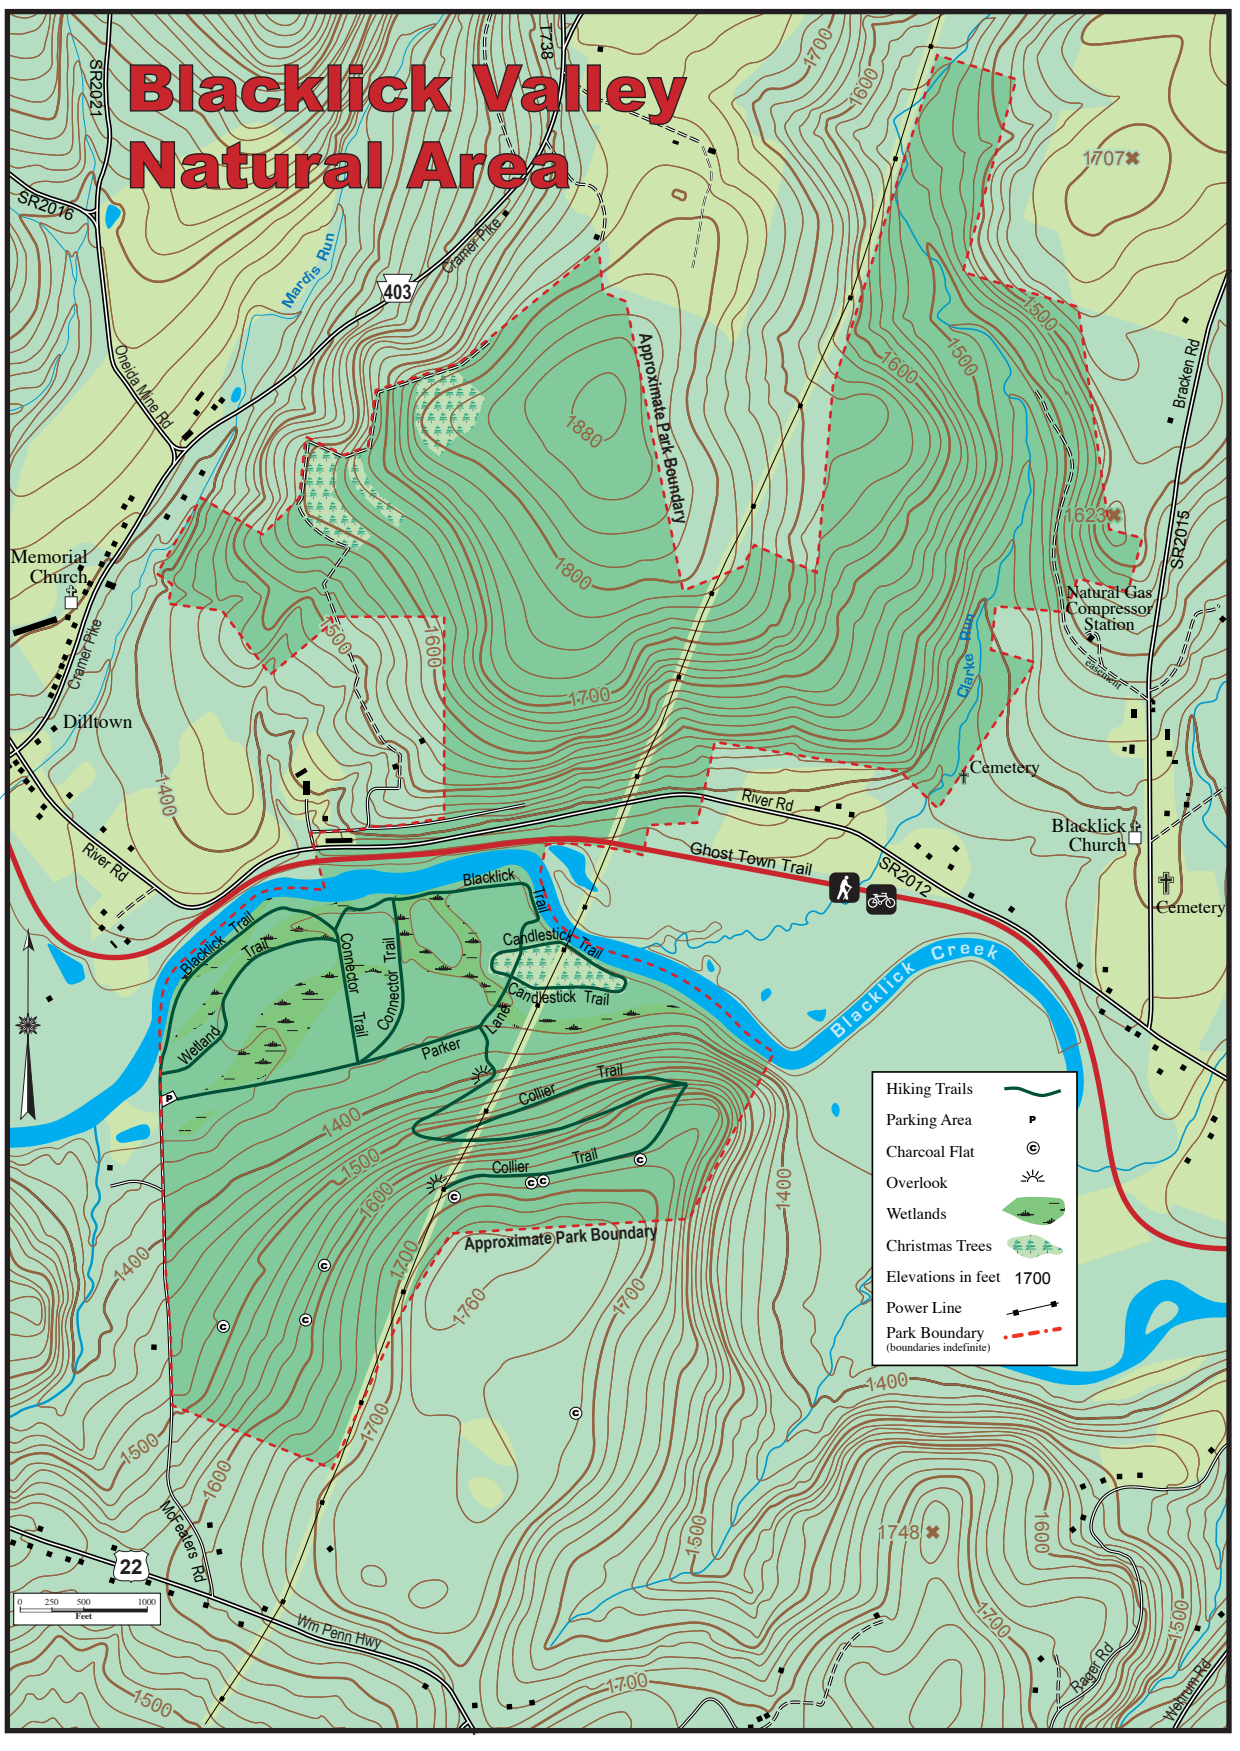

# Blacklick Valley Natural Area

- |  |      |
|--|------|
| Hiking Trails                            |      |
| Parking Area                             |      |
| Charcoal Flat                            |      |
| Overlook                                 |      |
| Wetlands                                 |      |
| Christmas Trees                          |      |
| Elevations in feet                       | 1700 |
| Power Line                               |      |
| Park Boundary<br>(boundaries indefinite) |      |