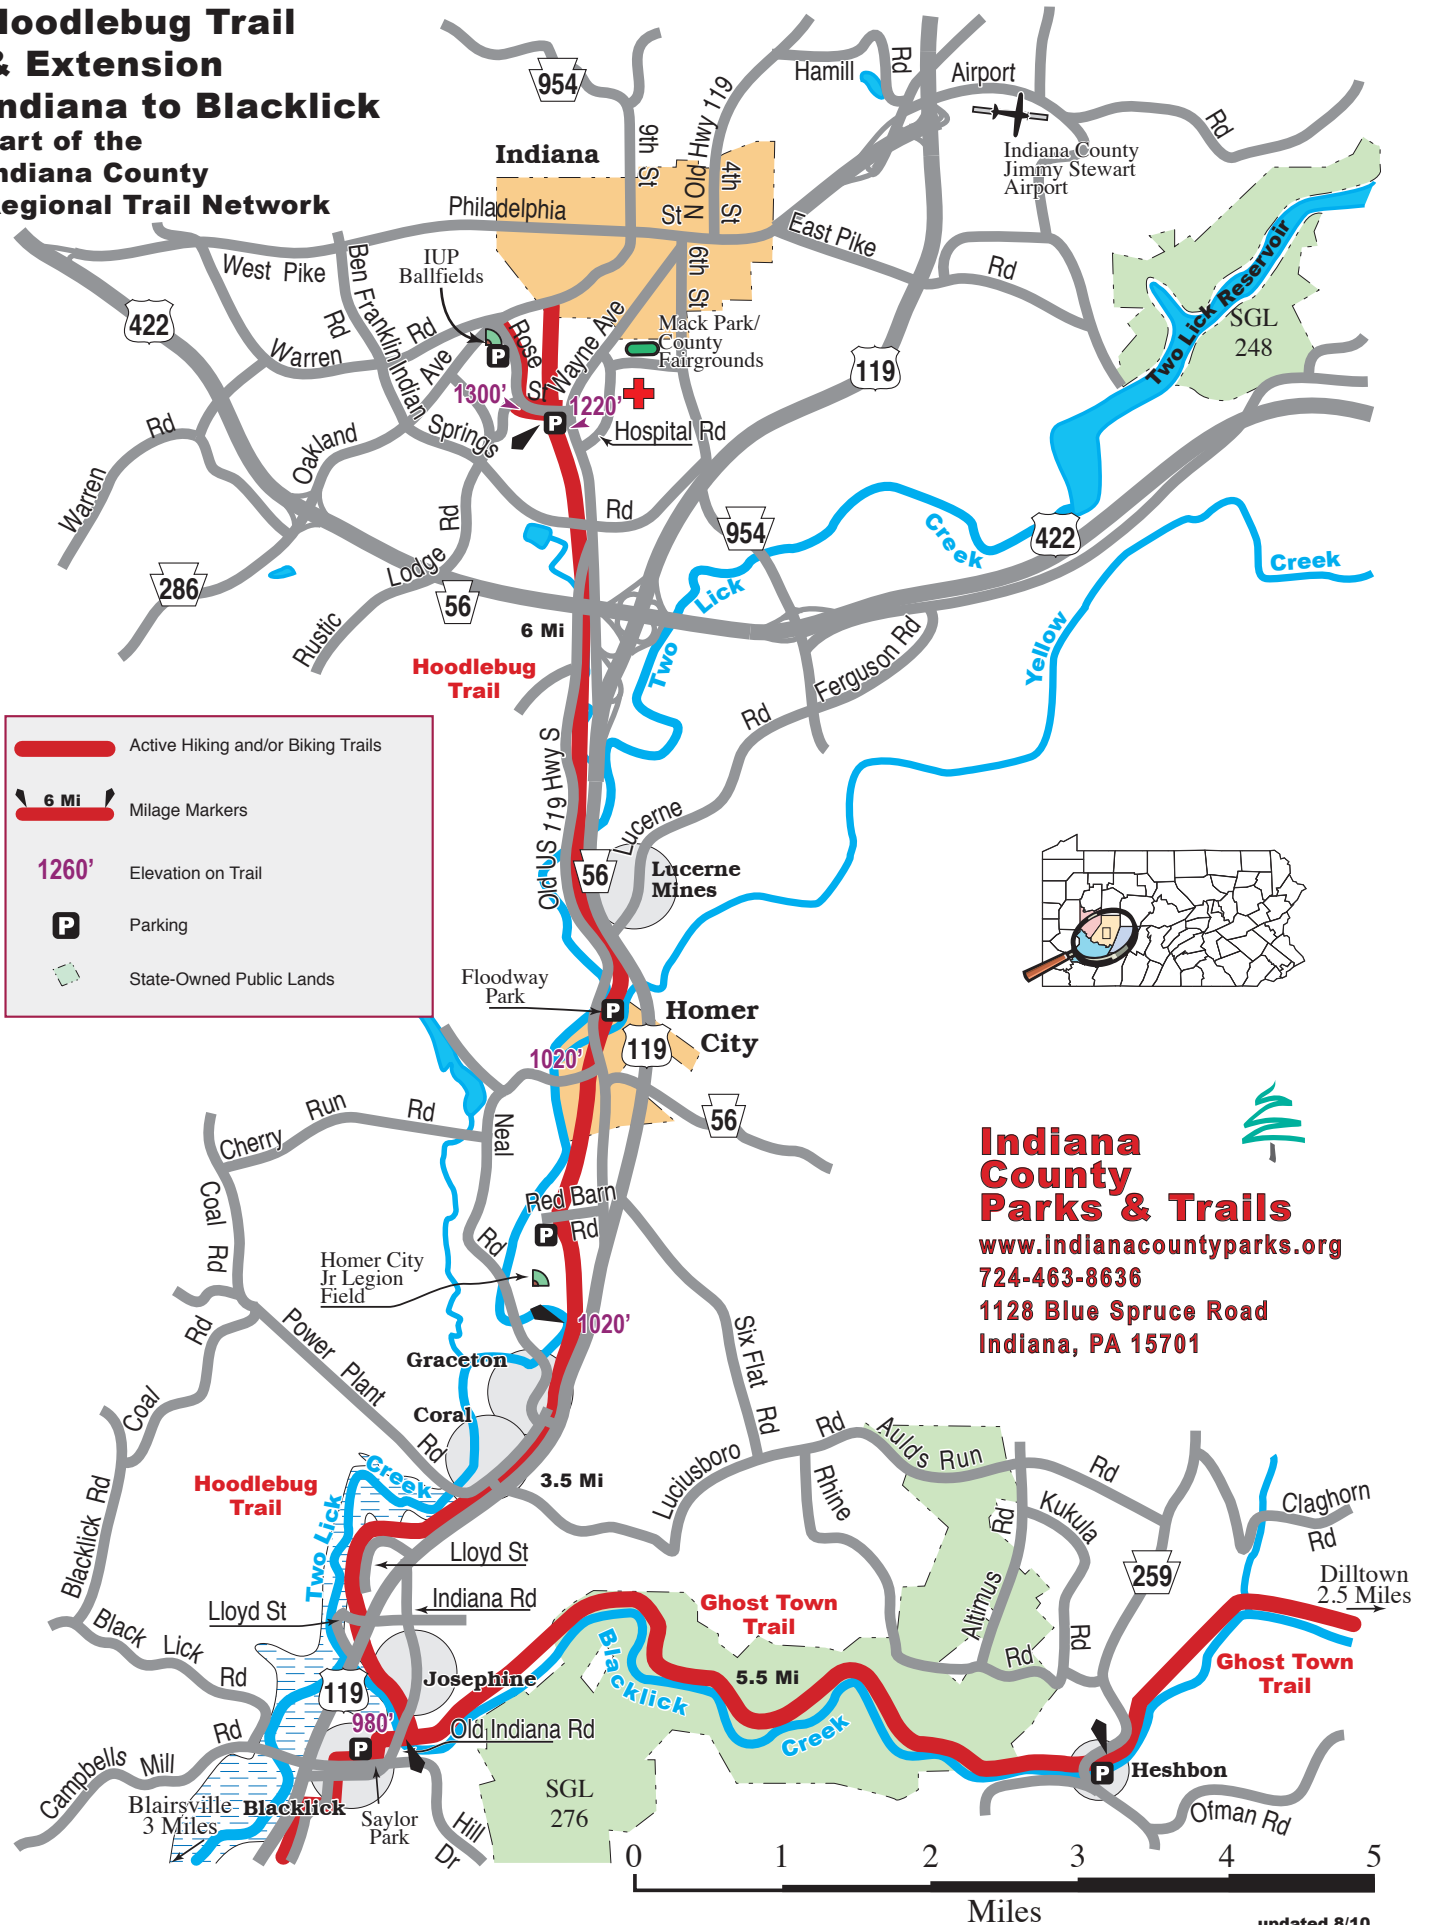

Hoodlebug Trail & Extension

Indiana to Blacklick

part of the Indiana County Regional Trail Network

| | |
|--|------------------------------------|
| | Active Hiking and/or Biking Trails |
| | Milage Markers |
| | Elevation on Trail |
| | Parking |
| | State-Owned Public Lands |