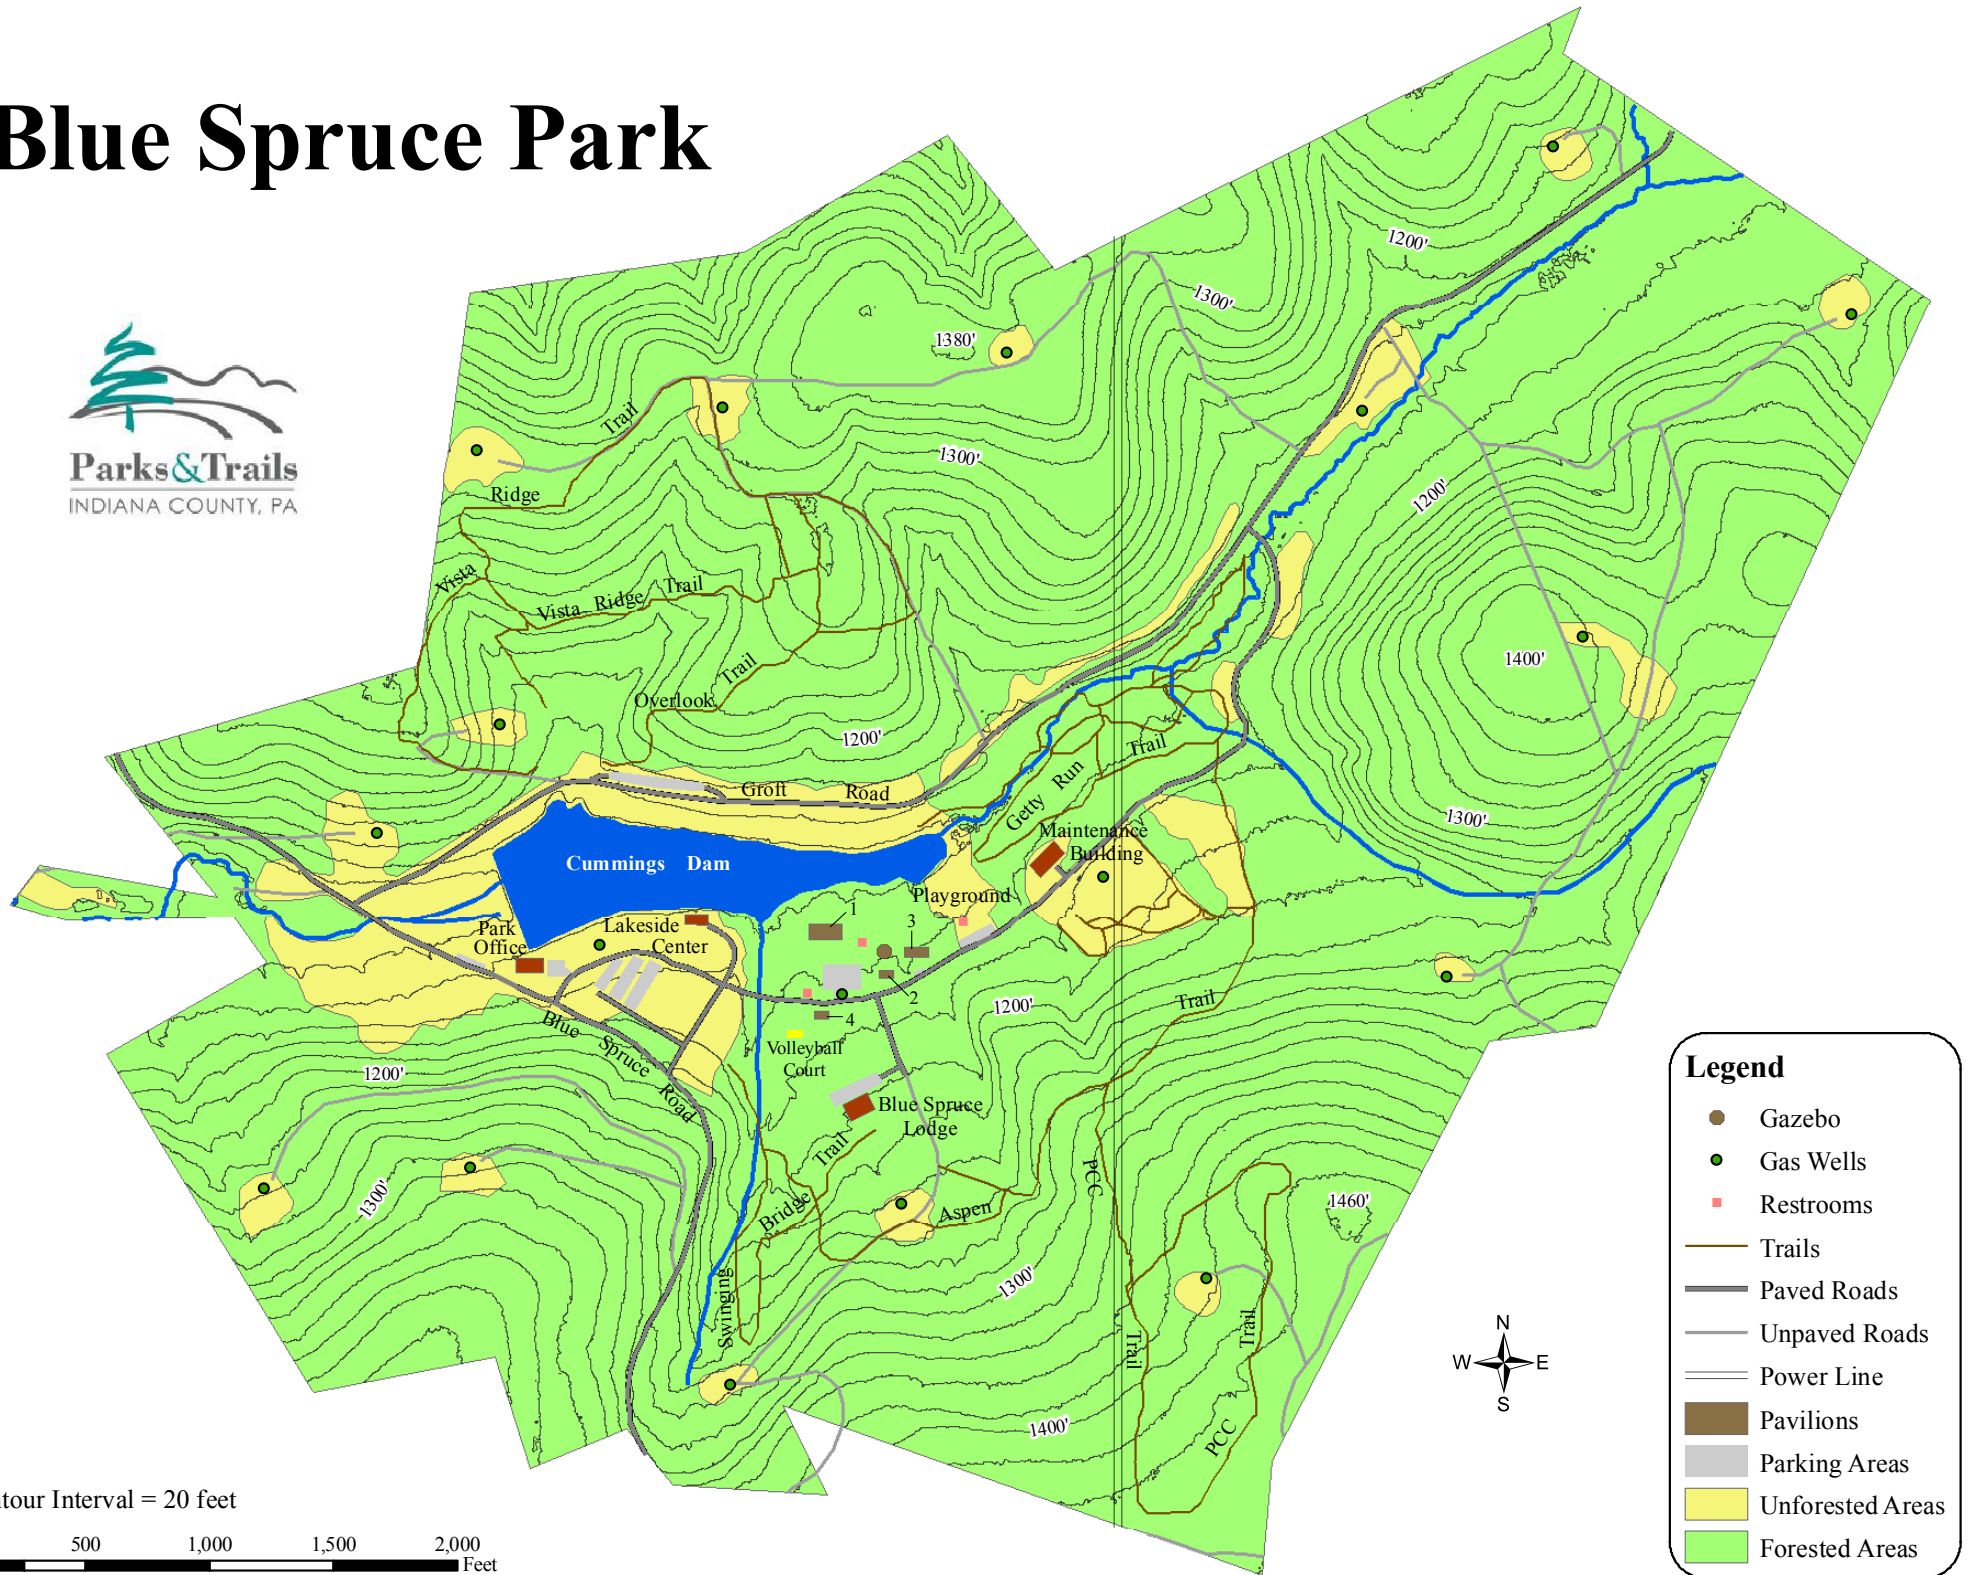

# Blue Spruce Park

**Legend**

- Gazebo
- Gas Wells
- Restrooms
- Trails
- Paved Roads
- Unpaved Roads
- Power Line
- Pavilions
- Parking Areas
- Unforested Areas
- Forested Areas